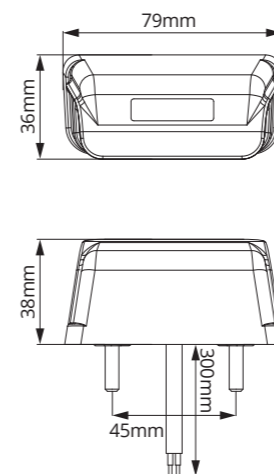

LAPCV223

ECE APPROVED **R10 APPROVED** **2 YEAR WARRANTY** **IP67 INGRESS PROTECTION** **MULTI-VOLTAGE 10-30V**

Part Number	Left/Right	Stop	Tail	Indicator Style		Reflex	Fog	Reverse	Licence Plate
				Progressive	Standard				
LAPCV223	N/A	-	-	-	-	-	-	-	✓