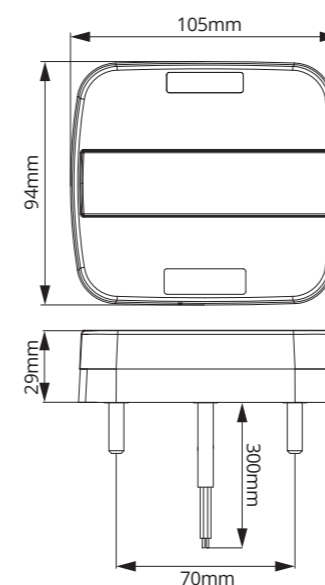

Part Number	Left/Right	Stop	Tail	Indicator Style		Reflex	Fog	Reverse	Licence Plate
				Progressive	Standard				
LAPCV126	L/R	✓	✓	-	✓	✓	-	-	-