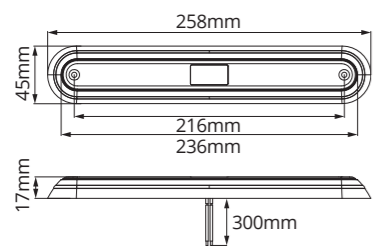

LAPCV127

ECE APPROVED **R10 APPROVED** **2 YEAR WARRANTY** **IP67 INGRESS PROTECTION** **MULTI-VOLTAGE 10-30V** **STANDARD INDICATOR**

LAPCV128

ECE APPROVED **R10 APPROVED** **2 YEAR WARRANTY** **IP67 INGRESS PROTECTION** **MULTI-VOLTAGE 10-30V** **STANDARD INDICATOR**

LAPCV129

ECE APPROVED **R10 APPROVED** **2 YEAR WARRANTY** **IP67 INGRESS PROTECTION** **MULTI-VOLTAGE 10-30V**

LAPCV130

ECE APPROVED **R10 APPROVED** **2 YEAR WARRANTY** **IP67 INGRESS PROTECTION** **MULTI-VOLTAGE 10-30V**

Part Number	Left/Right	Stop	Tail	Indicator Style		Reverse	Surface Mount Bezel	Recess Mount Gasket
				Progressive	Standard			
LAPCV127	L/R	✓	✓	-	✓	-	✓	✓
LAPCV128	L/R	-	-	-	✓	-	✓	✓
LAPCV129	L/R	✓	✓	-	-	-	✓	✓
LAPCV130	L/R	-	-	-	-	✓	✓	✓

LAPCV135

ECE APPROVED **R10 APPROVED** **3 YEAR WARRANTY** **IP69K INGRESS PROTECTION** **MULTI-VOLTAGE 10-30V** **STANDARD INDICATOR**

Part Number	Left/Right	Stop	Tail	Indicator Style		Reflex	Fog	Reverse	Licence Plate
				Progressive	Standard				
LAPCV135	L/R	✓	✓	-	✓	-	-	-	-

LAPCV223

ECE APPROVED **R10 APPROVED** **2 YEAR WARRANTY** **IP67 INGRESS PROTECTION** **MULTI-VOLTAGE 10-30V**

Part Number	Left/Right	Stop	Tail	Indicator Style		Reflex	Fog	Reverse	Licence Plate
				Progressive	Standard				
LAPCV223	N/A	-	-	-	-	-	-	-	✓