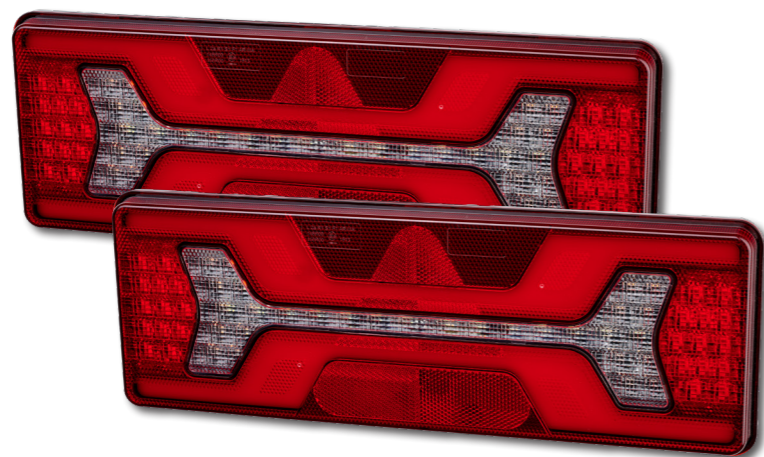

LAPCV115

Part Number	Left/Right	Stop	Tail	Indicator Style		Reflex	Fog	Reverse	Licence Plate
				Progressive	Standard				
LAPCV115-L	L	✓	✓	✓	-	✓	✓	✓	-
LAPCV115-R	R	✓	✓	✓	-	✓	✓	✓	-

LAPCV118

Part Number	Left/Right	Stop	Tail	Indicator Style		Reflex	Fog	Reverse	Licence Plate
				Progressive	Standard				
LAPCV118-L	L	✓	✓	✓	-	✓	✓	✓	-
LAPCV118-R	R	✓	✓	✓	-	✓	✓	✓	-

LAPCV117

Part Number	Left/Right	Stop	Tail	Indicator Style		Reflex	Fog	Reverse	Licence Plate
				Progressive	Standard				
LAPCV117	L/R	✓	✓	✓	-	✓	✓	✓	-

LAPCV103

Part Number	Left/Right	Stop	Tail	Indicator Style		Reflex	Fog	Reverse	Licence Plate
				Progressive	Standard				
LAPCV103	L/R	✓	✓	✓	-	✓	✓	✓	-

LAPCV119

Part Number	Left/Right	Stop	Tail	Indicator Style		Reflex	Fog	Reverse	Licence Plate
				Progressive	Standard				
LAPCV119-L	L	✓	✓	-	✓	✓	✓	✓	-
LAPCV119-R	R	✓	✓	-	✓	✓	✓	✓	-

LAPCV120

Part Number	Left/Right	Stop	Tail	Indicator Style		Reflex	Fog	Reverse	Licence Plate
				Progressive	Standard				
LAPCV120-L	L	✓	✓	-	✓	✓	✓	✓	-
LAPCV120-R	R	✓	✓	-	✓	✓	✓	✓	-