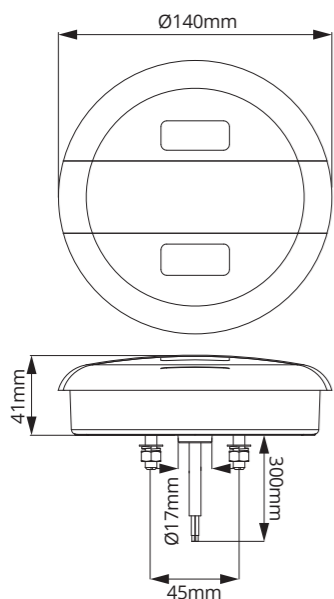

LAPCV123

ECE APPROVED
R10 APPROVED
2 YEAR WARRANTY
IP67 INGRESS PROTECTION
MULTI-VOLTAGE 10-30V
STANDARD INDICATOR

Part Number	Left/Right	Stop	Tail	Indicator Style		Reflex	Fog	Reverse	Licence Plate
				Progressive	Standard				
LAPCV123	L/R	✓	✓	-	✓	✓	-	-	-

LAPCV124

ECE APPROVED
R10 APPROVED
2 YEAR WARRANTY
IP67 INGRESS PROTECTION
MULTI-VOLTAGE 10-30V
STANDARD INDICATOR