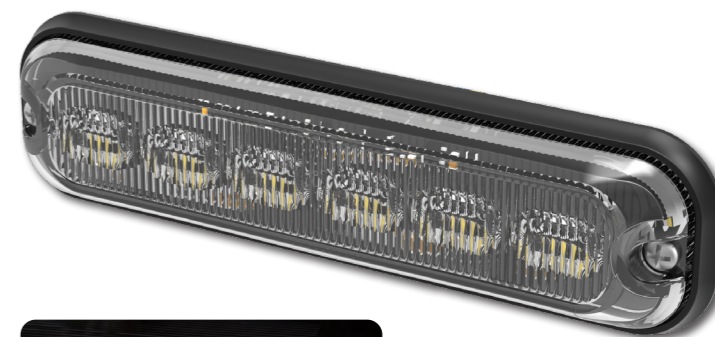

Part Number	Left/Right	Stop	Tail	Indicator Style		Reflex	Fog	Reverse	Licence Plate
				Progressive	Standard				
LAPCV135	L/R	✓	✓	-	✓	-	-	-	-