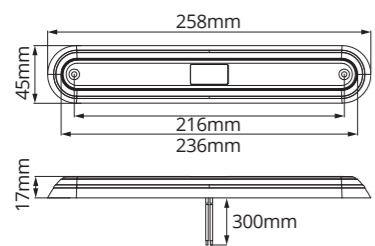

LAPCV127

ECE APPROVED **R10 APPROVED** **2 YEAR WARRANTY** **IP67 INGRESS PROTECTION** **MULTI-VOLTAGE 10-30V** **STANDARD INDICATOR**

LAPCV128

ECE APPROVED **R10 APPROVED** **2 YEAR WARRANTY** **IP67 INGRESS PROTECTION** **MULTI-VOLTAGE 10-30V** **STANDARD INDICATOR**

LAPCV129

ECE APPROVED **R10 APPROVED** **2 YEAR WARRANTY** **IP67 INGRESS PROTECTION** **MULTI-VOLTAGE 10-30V**

LAPCV130

ECE APPROVED **R10 APPROVED** **2 YEAR WARRANTY** **IP67 INGRESS PROTECTION** **MULTI-VOLTAGE 10-30V**

Part Number	Left/Right	Stop	Tail	Indicator Style		Reverse	Surface Mount Bezel	Recess Mount Gasket
				Progressive	Standard			
LAPCV127	L/R	✓	✓	-	✓	-	✓	✓
LAPCV128	L/R	-	-	-	✓	-	✓	✓
LAPCV129	L/R	✓	✓	-	-	-	✓	✓
LAPCV130	L/R	-	-	-	-	✓	✓	✓

LAPCV135

ECE APPROVED **R10 APPROVED** **3 YEAR WARRANTY** **IP69K INGRESS PROTECTION** **MULTI-VOLTAGE 10-30V** **STANDARD INDICATOR**

Part Number	Left/Right	Stop	Tail	Indicator Style		Reflex	Fog	Reverse	Licence Plate
				Progressive	Standard				
LAPCV135	L/R	✓	✓	-	✓	-	-	-	-

LAPCV223

ECE APPROVED **R10 APPROVED** **2 YEAR WARRANTY** **IP67 INGRESS PROTECTION** **MULTI-VOLTAGE 10-30V**

Part Number	Left/Right	Stop	Tail	Indicator Style		Reflex	Fog	Reverse	Licence Plate
				Progressive	Standard				
LAPCV223	N/A	-	-	-	-	-	-	-	✓