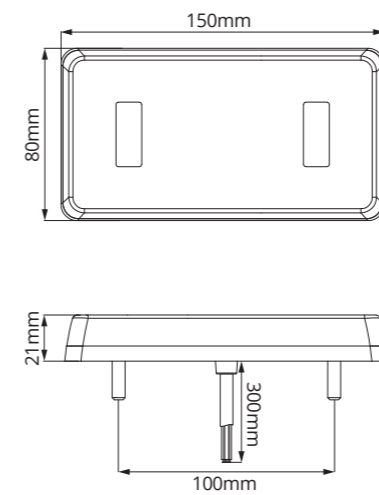

LAPCV122

Part Number	Left/Right	Stop	Tail	Indicator Style		Reflex	Fog	Reverse	Licence Plate
				Progressive	Standard				
LAPCV122	L/R	✓	✓	-	✓	✓	-	-	-