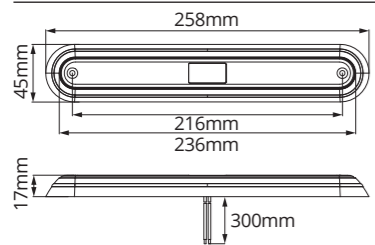

LAPCV127

ECE APPROVED **R10 APPROVED** **2 YEAR WARRANTY** **IP67 INGRESS PROTECTION** **MULTI-VOLTAGE 10-30V** **STANDARD INDICATOR**

LAPCV128

ECE APPROVED **R10 APPROVED** **2 YEAR WARRANTY** **IP67 INGRESS PROTECTION** **MULTI-VOLTAGE 10-30V** **STANDARD INDICATOR**

LAPCV129

ECE APPROVED **R10 APPROVED** **2 YEAR WARRANTY** **IP67 INGRESS PROTECTION** **MULTI-VOLTAGE 10-30V**

LAPCV130

ECE APPROVED **R10 APPROVED** **2 YEAR WARRANTY** **IP67 INGRESS PROTECTION** **MULTI-VOLTAGE 10-30V**

Part Number	Left/Right	Stop	Tail	Indicator Style		Reverse	Surface Mount Bezel	Recess Mount Gasket
				Progressive	Standard			
LAPCV127	L/R	✓	✓	-	✓	-	✓	✓
LAPCV128	L/R	-	-	-	✓	-	✓	✓
LAPCV129	L/R	✓	✓	-	-	-	✓	✓
LAPCV130	L/R	-	-	-	-	✓	✓	✓

LAPCV135

ECE APPROVED **R10 APPROVED** **3 YEAR WARRANTY** **IP69K INGRESS PROTECTION** **MULTI-VOLTAGE 10-30V** **STANDARD INDICATOR**

Part Number	Left/Right	Stop	Tail	Indicator Style		Reflex	Fog	Reverse	Licence Plate
				Progressive	Standard				
LAPCV135	L/R	✓	✓	-	✓	-	-	-	-

LAPCV223

ECE APPROVED **R10 APPROVED** **2 YEAR WARRANTY** **IP67 INGRESS PROTECTION** **MULTI-VOLTAGE 10-30V**

Part Number	Left/Right	Stop	Tail	Indicator Style		Reflex	Fog	Reverse	Licence Plate
				Progressive	Standard				
LAPCV223	N/A	-	-	-	-	-	-	-	✓