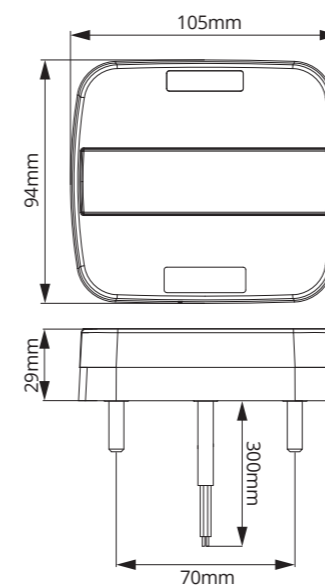

Part Number	Left/Right	Stop	Tail	Indicator Style		Reflex	Fog	Reverse	Licence Plate
				Progressive	Standard				
LAPCV125	L/R	✓	✓	-	✓	✓	-	-	✓

LAPCV126

ECE APPROVED
R10 APPROVED
2 YEAR WARRANTY
IP67 INGRESS PROTECTION
MULTI-VOLTAGE 10-30V
STANDARD INDICATOR