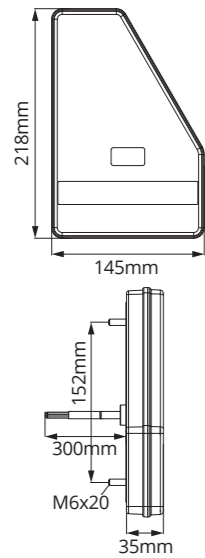

LAPCV115

Part Number	Left/Right	Stop	Tail	Indicator Style		Reflex	Fog	Reverse	Licence Plate
				Progressive	Standard				
LAPCV115-L	L	✓	✓	✓	-	✓	✓	✓	-
LAPCV115-R	R	✓	✓	✓	-	✓	✓	✓	-

LAPCV118

Part Number	Left/Right	Stop	Tail	Indicator Style		Reflex	Fog	Reverse	Licence Plate
				Progressive	Standard				
LAPCV118-L	L	✓	✓	✓	-	✓	✓	✓	-
LAPCV118-R	R	✓	✓	✓	-	✓	✓	✓	-

LAPCV117

Part Number	Left/Right	Stop	Tail	Indicator Style		Reflex	Fog	Reverse	Licence Plate
				Progressive	Standard				
LAPCV117	L/R	✓	✓	✓	-	✓	✓	✓	-

LAPCV103

Part Number	Left/Right	Stop	Tail	Indicator Style		Reflex	Fog	Reverse	Licence Plate
				Progressive	Standard				
LAPCV103	L/R	✓	✓	✓	-	✓	✓	✓	-

LAPCV119

Part Number	Left/Right	Stop	Tail	Indicator Style		Reflex	Fog	Reverse	Licence Plate
				Progressive	Standard				
LAPCV119-L	L	✓	✓	-	✓	✓	✓	✓	-
LAPCV119-R	R	✓	✓	-	✓	✓	✓	✓	-

LAPCV120

Part Number	Left/Right	Stop	Tail	Indicator Style		Reflex	Fog	Reverse	Licence Plate
				Progressive	Standard				
LAPCV120-L	L	✓	✓	-	✓	✓	✓	✓	-
LAPCV120-R	R	✓	✓	-	✓	✓	✓	✓	-

LAPCV121

Part Number	Left/Right	Stop	Tail	Indicator Style		Reflex	Fog	Reverse	Licence Plate
				Progressive	Standard				
LAPCV121	L/R	✓	✓	✓	-	✓	-	-	-

LAPCV122

Part Number	Left/Right	Stop	Tail	Indicator Style		Reflex	Fog	Reverse	Licence Plate
				Progressive	Standard				
LAPCV122	L/R	✓	✓	-	✓	✓	-	-	-