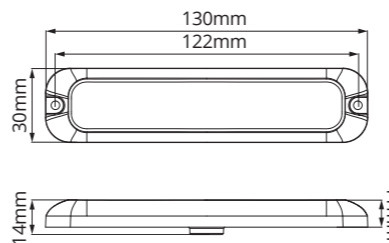

LAPCV127

ECE APPROVED **R10 APPROVED** **2 YEAR WARRANTY** **IP67 INGRESS PROTECTION** **MULTI-VOLTAGE 10-30V** **STANDARD INDICATOR**

LAPCV128

ECE APPROVED **R10 APPROVED** **2 YEAR WARRANTY** **IP67 INGRESS PROTECTION** **MULTI-VOLTAGE 10-30V** **STANDARD INDICATOR**

LAPCV129

ECE APPROVED **R10 APPROVED** **2 YEAR WARRANTY** **IP67 INGRESS PROTECTION** **MULTI-VOLTAGE 10-30V**

LAPCV130

ECE APPROVED **R10 APPROVED** **2 YEAR WARRANTY** **IP67 INGRESS PROTECTION** **MULTI-VOLTAGE 10-30V**

Part Number	Left/Right	Stop	Tail	Indicator Style		Reverse	Surface Mount Bezel	Recess Mount Gasket
				Progressive	Standard			
LAPCV127	L/R	✓	✓	-	✓	-	✓	✓
LAPCV128	L/R	-	-	-	✓	-	✓	✓
LAPCV129	L/R	✓	✓	-	-	-	✓	✓
LAPCV130	L/R	-	-	-	-	✓	✓	✓

LAPCV135

ECE APPROVED **R10 APPROVED** **3 YEAR WARRANTY** **IP69K INGRESS PROTECTION** **MULTI-VOLTAGE 10-30V** **STANDARD INDICATOR**

Part Number	Left/Right	Stop	Tail	Indicator Style		Reflex	Fog	Reverse	Licence Plate
				Progressive	Standard				
LAPCV135	L/R	✓	✓	-	✓	-	-	-	-

LAPCV223

ECE APPROVED **R10 APPROVED** **2 YEAR WARRANTY** **IP67 INGRESS PROTECTION** **MULTI-VOLTAGE 10-30V**

Part Number	Left/Right	Stop	Tail	Indicator Style		Reflex	Fog	Reverse	Licence Plate
				Progressive	Standard				
LAPCV223	N/A	-	-	-	-	-	-	-	✓