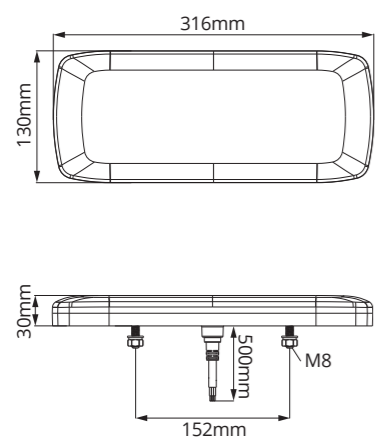

LAPCV115

Part Number	Left/Right	Stop	Tail	Indicator Style		Reflex	Fog	Reverse	Licence Plate
				Progressive	Standard				
LAPCV115-L	L	✓	✓	✓	-	✓	✓	✓	-
LAPCV115-R	R	✓	✓	✓	-	✓	✓	✓	-

LAPCV118

Part Number	Left/Right	Stop	Tail	Indicator Style		Reflex	Fog	Reverse	Licence Plate
				Progressive	Standard				
LAPCV118-L	L	✓	✓	✓	-	✓	✓	✓	-
LAPCV118-R	R	✓	✓	✓	-	✓	✓	✓	-

LAPCV117

Part Number	Left/Right	Stop	Tail	Indicator Style		Reflex	Fog	Reverse	Licence Plate
				Progressive	Standard				
LAPCV117	L/R	✓	✓	✓	-	✓	✓	✓	-

LAPCV103

Part Number	Left/Right	Stop	Tail	Indicator Style		Reflex	Fog	Reverse	Licence Plate
				Progressive	Standard				
LAPCV103	L/R	✓	✓	✓	-	✓	✓	✓	-