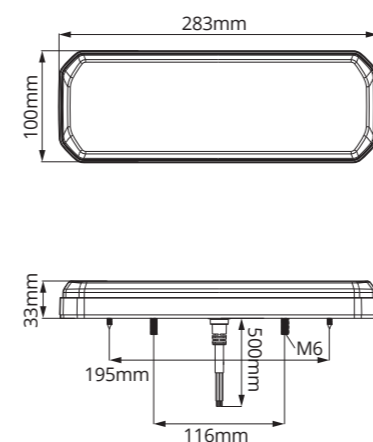

LAPCV115

Part Number	Left/Right	Stop	Tail	Indicator Style		Reflex	Fog	Reverse	Licence Plate
				Progressive	Standard				
LAPCV115-L	L	✓	✓	✓	-	✓	✓	✓	-
LAPCV115-R	R	✓	✓	✓	-	✓	✓	✓	-

LAPCV118

Part Number	Left/Right	Stop	Tail	Indicator Style		Reflex	Fog	Reverse	Licence Plate
				Progressive	Standard				
LAPCV118-L	L	✓	✓	✓	-	✓	✓	✓	-
LAPCV118-R	R	✓	✓	✓	-	✓	✓	✓	-

LAPCV117

Part Number	Left/Right	Stop	Tail	Indicator Style		Reflex	Fog	Reverse	Licence Plate
				Progressive	Standard				
LAPCV117	L/R	✓	✓	✓	-	✓	✓	✓	-

LAPCV103

Part Number	Left/Right	Stop	Tail	Indicator Style		Reflex	Fog	Reverse	Licence Plate
				Progressive	Standard				
LAPCV103	L/R	✓	✓	✓	-	✓	✓	✓	-