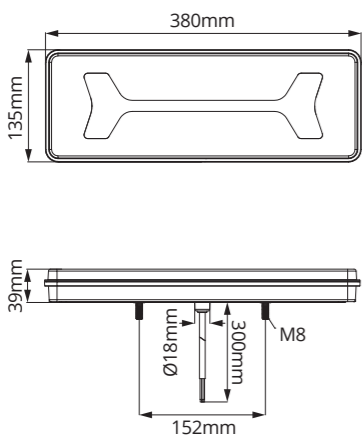

LAPCV115

Part Number	Left/Right	Stop	Tail	Indicator Style		Reflex	Fog	Reverse	Licence Plate
				Progressive	Standard				
LAPCV115-L	L	✓	✓	✓	-	✓	✓	✓	-
LAPCV115-R	R	✓	✓	✓	-	✓	✓	✓	-

LAPCV118

Part Number	Left/Right	Stop	Tail	Indicator Style		Reflex	Fog	Reverse	Licence Plate
				Progressive	Standard				
LAPCV118-L	L	✓	✓	✓	-	✓	✓	✓	-
LAPCV118-R	R	✓	✓	✓	-	✓	✓	✓	-

LAPCV117

Part Number	Left/Right	Stop	Tail	Indicator Style		Reflex	Fog	Reverse	Licence Plate
				Progressive	Standard				
LAPCV117	L/R	✓	✓	✓	-	✓	✓	✓	-

LAPCV103

Part Number	Left/Right	Stop	Tail	Indicator Style		Reflex	Fog	Reverse	Licence Plate
				Progressive	Standard				
LAPCV103	L/R	✓	✓	✓	-	✓	✓	✓	-

LAPCV119

Part Number	Left/Right	Stop	Tail	Indicator Style		Reflex	Fog	Reverse	Licence Plate
				Progressive	Standard				
LAPCV119-L	L	✓	✓	-	✓	✓	✓	✓	-
LAPCV119-R	R	✓	✓	-	✓	✓	✓	✓	-

LAPCV120

Part Number	Left/Right	Stop	Tail	Indicator Style		Reflex	Fog	Reverse	Licence Plate
				Progressive	Standard				
LAPCV120-L	L	✓	✓	-	✓	✓	✓	✓	-
LAPCV120-R	R	✓	✓	-	✓	✓	✓	✓	-