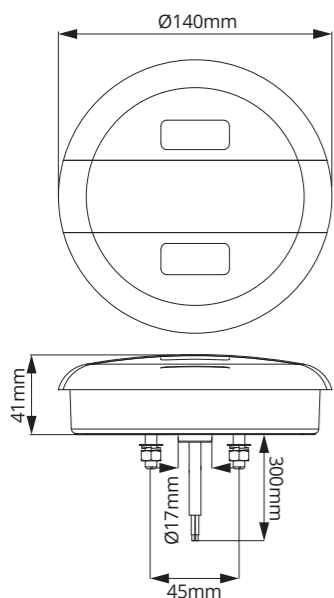

Part Number	Left/Right	Stop	Tail	Indicator Style		Reflex	Fog	Reverse	Licence Plate
				Progressive	Standard				
LAPCV124	L/R	-	-	-	-	✓	✓	✓	-

LAPCV125

ECE APPROVED
R10 APPROVED
2 YEAR WARRANTY
IP67 INGRESS PROTECTION
MULTI-VOLTAGE 10-30V
STANDARD INDICATOR