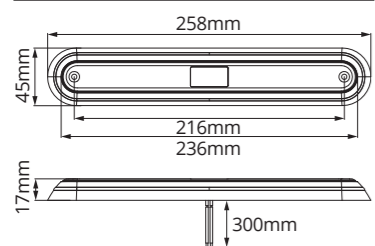

LAPCV127

ECE APPROVED **R10 APPROVED** **2 YEAR WARRANTY** **IP67 INGRESS PROTECTION** **MULTI-VOLTAGE 10-30V** **STANDARD INDICATOR**

LAPCV128

ECE APPROVED **R10 APPROVED** **2 YEAR WARRANTY** **IP67 INGRESS PROTECTION** **MULTI-VOLTAGE 10-30V** **STANDARD INDICATOR**

LAPCV129

ECE APPROVED **R10 APPROVED** **2 YEAR WARRANTY** **IP67 INGRESS PROTECTION** **MULTI-VOLTAGE 10-30V**

LAPCV130

ECE APPROVED **R10 APPROVED** **2 YEAR WARRANTY** **IP67 INGRESS PROTECTION** **MULTI-VOLTAGE 10-30V**

Part Number	Left/Right	Stop	Tail	Indicator Style		Reverse	Surface Mount Bezel	Recess Mount Gasket
				Progressive	Standard			
LAPCV127	L/R	✓	✓	-	✓	-	✓	✓
LAPCV128	L/R	-	-	-	✓	-	✓	✓
LAPCV129	L/R	✓	✓	-	-	-	✓	✓
LAPCV130	L/R	-	-	-	-	✓	✓	✓

LAPCV135

ECE APPROVED **R10 APPROVED** **3 YEAR WARRANTY** **IP69K INGRESS PROTECTION** **MULTI-VOLTAGE 10-30V** **STANDARD INDICATOR**

Part Number	Left/Right	Stop	Tail	Indicator Style		Reflex	Fog	Reverse	Licence Plate
				Progressive	Standard				
LAPCV135	L/R	✓	✓	-	✓	-	-	-	-

LAPCV223

ECE APPROVED **R10 APPROVED** **2 YEAR WARRANTY** **IP67 INGRESS PROTECTION** **MULTI-VOLTAGE 10-30V**

Part Number	Left/Right	Stop	Tail	Indicator Style		Reflex	Fog	Reverse	Licence Plate
				Progressive	Standard				
LAPCV223	N/A	-	-	-	-	-	-	-	✓