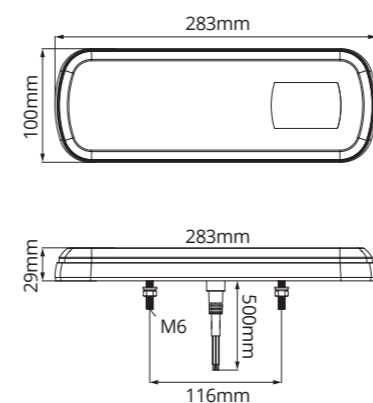

LAPCV115

Part Number	Left/Right	Stop	Tail	Indicator Style		Reflex	Fog	Reverse	Licence Plate
				Progressive	Standard				
LAPCV115-L	L	✓	✓	✓	-	✓	✓	✓	-
LAPCV115-R	R	✓	✓	✓	-	✓	✓	✓	-

LAPCV118

Part Number	Left/Right	Stop	Tail	Indicator Style		Reflex	Fog	Reverse	Licence Plate
				Progressive	Standard				
LAPCV118-L	L	✓	✓	✓	-	✓	✓	✓	-
LAPCV118-R	R	✓	✓	✓	-	✓	✓	✓	-

LAPCV117

Part Number	Left/Right	Stop	Tail	Indicator Style		Reflex	Fog	Reverse	Licence Plate
				Progressive	Standard				
LAPCV117	L/R	✓	✓	✓	-	✓	✓	✓	-

LAPCV103

Part Number	Left/Right	Stop	Tail	Indicator Style		Reflex	Fog	Reverse	Licence Plate
				Progressive	Standard				
LAPCV103	L/R	✓	✓	✓	-	✓	✓	✓	-