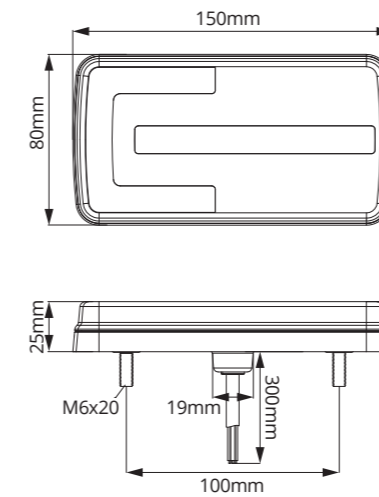

LAPCV121

Part Number	Left/Right	Stop	Tail	Indicator Style		Reflex	Fog	Reverse	Licence Plate
				Progressive	Standard				
LAPCV121	L/R	✓	✓	✓	-	✓	-	-	-