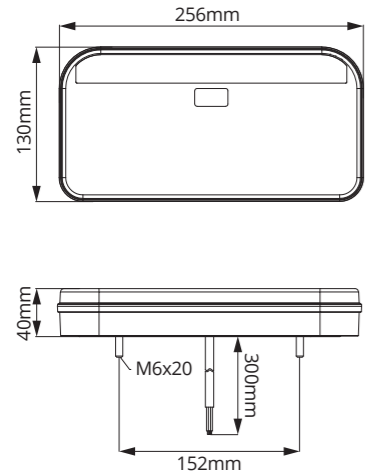

LAPCV117

Part Number	Left/Right	Stop	Tail	Indicator Style		Reflex	Fog	Reverse	Licence Plate
				Progressive	Standard				
LAPCV117	L/R	✓	✓	✓	-	✓	✓	✓	-

LAPCV103

Part Number	Left/Right	Stop	Tail	Indicator Style		Reflex	Fog	Reverse	Licence Plate
				Progressive	Standard				
LAPCV103	L/R	✓	✓	✓	-	✓	✓	✓	-

LAPCV119

Part Number	Left/Right	Stop	Tail	Indicator Style		Reflex	Fog	Reverse	Licence Plate
				Progressive	Standard				
LAPCV119-L	L	✓	✓	-	✓	✓	✓	✓	-
LAPCV119-R	R	✓	✓	-	✓	✓	✓	✓	-

LAPCV120

Part Number	Left/Right	Stop	Tail	Indicator Style		Reflex	Fog	Reverse	Licence Plate
				Progressive	Standard				
LAPCV120-L	L	✓	✓	-	✓	✓	✓	✓	-
LAPCV120-R	R	✓	✓	-	✓	✓	✓	✓	-