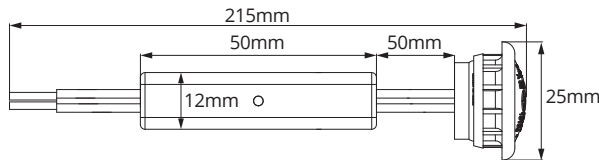

LAPCV218

Part Number	LED Colour	Marker Function		
		Front	Side	Rear
LAPCV218-W	White	✓	-	-
LAPCV218-A	Amber	-	✓	-
LAPCV218-R	Red	-	-	✓

INTERIOR LIGHTING

MAIN FEATURES

- Dual voltage (12/24V)
- Three standard lengths (245, 400 & 555mm)
- Clear lens and frosted lenses available
- Manufactured with integral on/off switch
- Dimensions: 25mm (W) x 16mm (H)
- Supplied with 100mm cable length

Part Number	Effective Lumen	LEDs	Length	Lens Style
22785CKS-WV	380	9	245mm	Frosted
22776CKS-WV	600	18	400mm	Frosted
22761S-12/24V	380	9	245mm	Clear
22757S-12/24V	600	18	400mm	Clear
22762S-12/24V	378	27	555mm	Clear