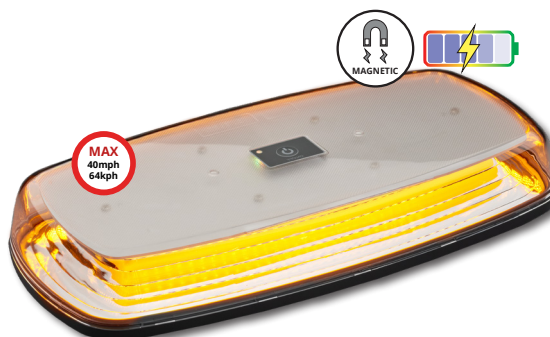

# RECHARGEABLE RANGE

## LPB020BAT

- Manufactured with 12 x 3W LEDs
- Double flash & rotating flash meet R65 approval
- Rechargeable battery with 4 hour discharge time
- Dimensions: 130mm (Ø) x 79mm (height)
- Supplied with in-car and mains power adaptors
- Green and red lenses available on request

## LAP1284AC/BAT

- Manufactured with 78 x 0.5W amber LEDs
- Single flash meets R65 approval
- Rechargeable battery with 4-10 hour discharge time
- Green/amber/red battery level warning light
- Dimensions: 305 (L) x 158 (W) x 59mm (H)
- Supplied with in-car and mains power adaptors

## LAPS155BAT

- Manufactured with 5 x 3W LEDs
- 1000 effective Lumen
- IP44 ingress protection
- Rechargeable battery with 5 hour discharge time
- Dimensions: 132 (L) x 118 (W) x 275mm (H)
- Supplied with in-car and mains power adaptors